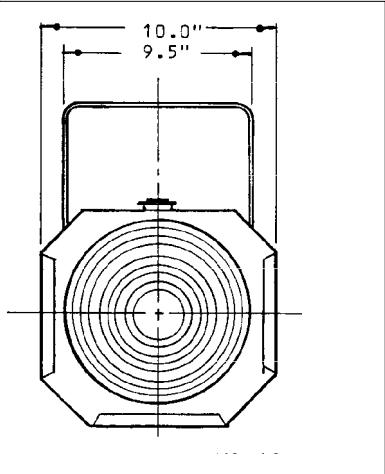

MODEL # L6400

FRESNEL 8"

SIDE VIEW

FRONT VIEW

BEAM PATTERN

LAMP	WATTS	COLOUR TEMP.	RATED LIFE	RATED LUMENS	ANSI CODE
Q1000 T 7/CL/2P	1000	3200 K	250 HRS.	27,500	BTR
SPOT F.C.	425	280	190	140	108
FLOOD F.C.	50	34	23	17	14