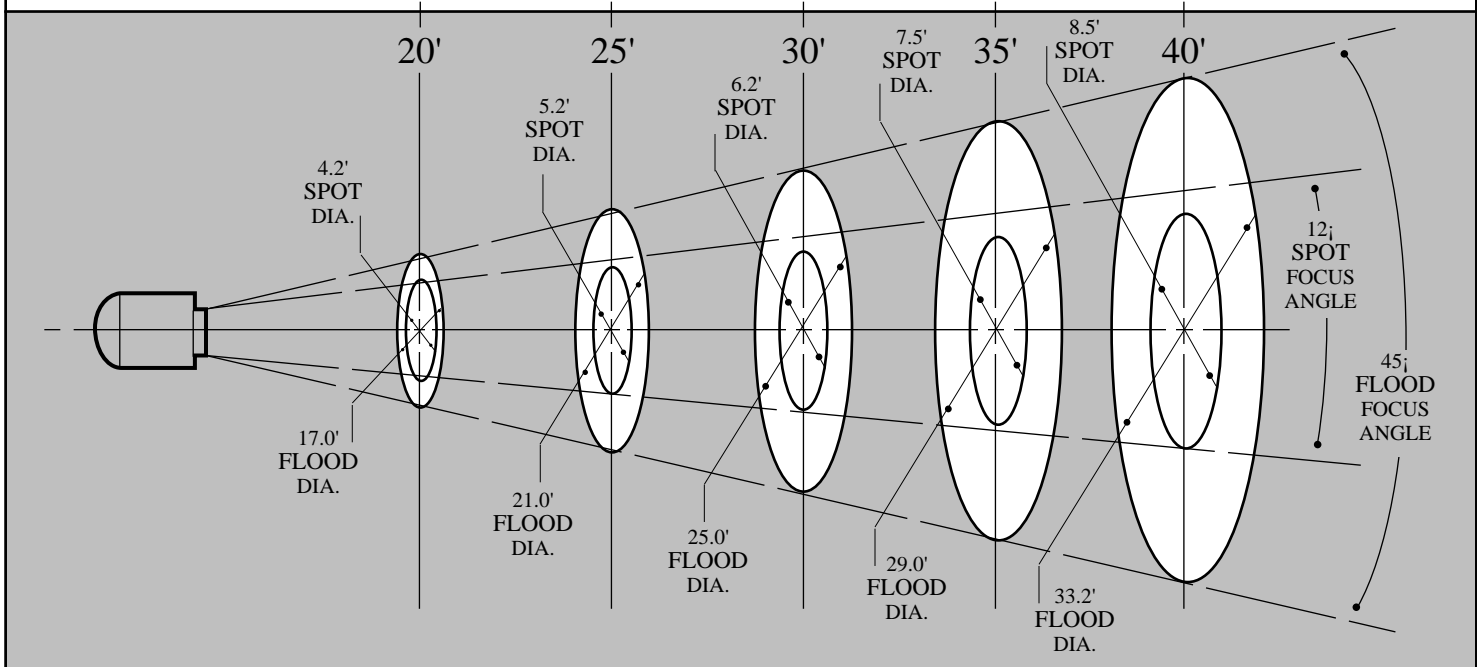

MODEL # L6400

FRESNEL 8"

SIDE VIEW

FRONT VIEW

BEAM PATTERN

LAMP	WATTS	COLOUR TEMP.	RATED LIFE	RATED LUMENS	ANSI CODE
Q1000 T 7/CL/2P	1000	3200 K	250 HRS.	27,500	BTR
SPOT F.C.	425	280	190	140	108
FLOOD F.C.	50	34	23	17	14