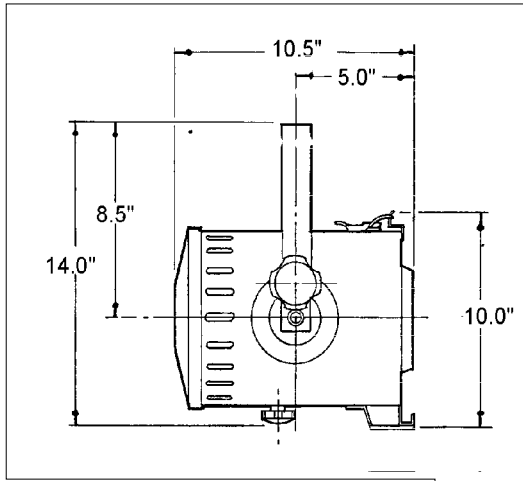

MODEL # L6400

FRESNEL 8"

SIDE VIEW

FRONT VIEW

BEAM PATTERN

LAMP	WATTS	COLOUR TEMP.	RATED LIFE	RATED LUMENS	ANSI CODE
Q1000 T 7/CL/2P	1000	3200 K	250 HRS.	27,500	BTR
SPOT F.C.	425	280	190	140	108
FLOOD F.C.	50	34	23	17	14