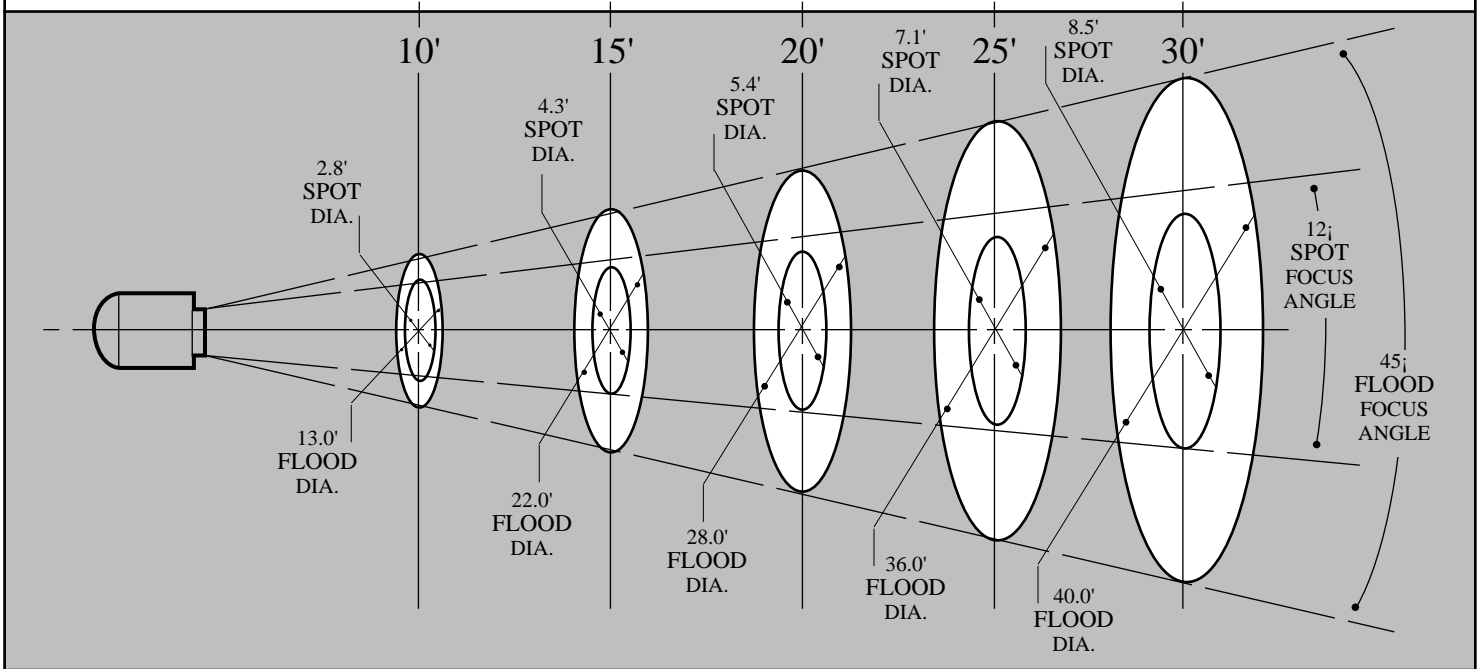

760 Bayview Drive, Barrie, Ontario L4N 9A6 Tel:(705)739-7886 Fax:(705)739-1067
Toll Free:1-877-MCLIGHT (625-4448) E-mail:mcl@mclights.com Web:http://www.mclights.com

Moving at the speed of light...