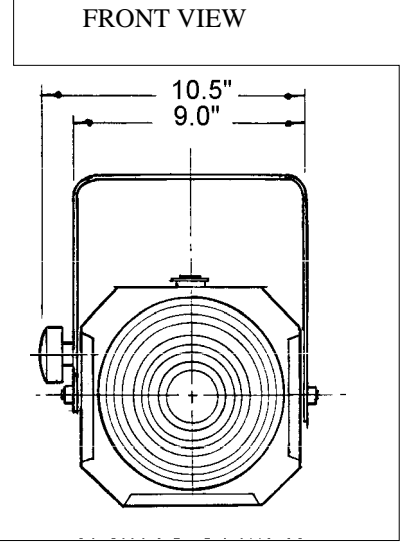

**MODEL # L6200**

FRESNEL 6"

SIDE VIEW

FRONT VIEW