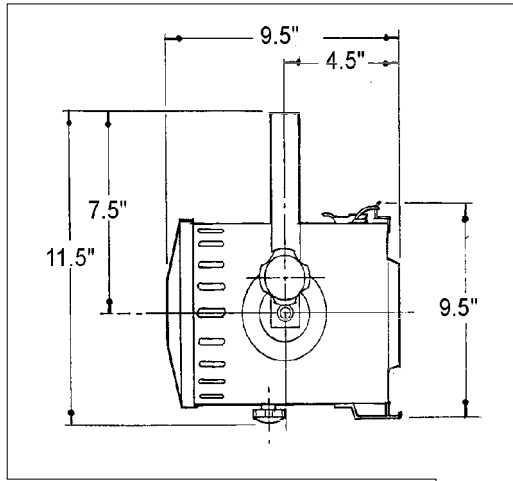

**MODEL # L6200**

FRESNEL 6"

SIDE VIEW

FRONT VIEW